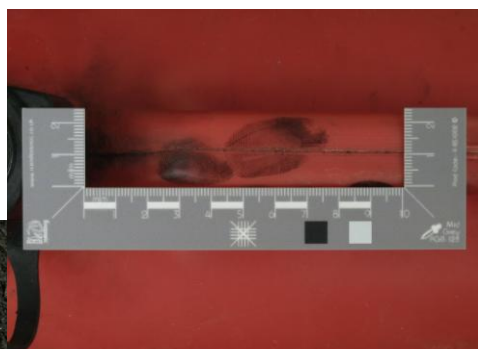

Forensic Imaging Scales – By Iceni Forensic

Iceni Forensic Scales - Designed through many years of experience in forensic photography - Unique and with design firsts!

Designed to meet today's forensic imaging and analytical requirements.....

"The First
Bubble
Levelling
Scale"

"The First
Bridge
Scale"

An Essential Set of Scales for Forensic Imaging

Key Features:-

- Laser Etched Permanent Detailing
- Array of Shapes and Sizes to Suit a Wide Range of Imaging Scenarios
- Cost Effective Complete Set Supplied on an Attaché Board for User Convenience
- Coated at RGB 128 for Mid Tone and Colour Balance Referencing
- Bubble Levelling Scale for Evidence Orientation or Direction
- Bridge Scales for Slim or Peripheral Surfaces
- Durable and Washable for Longevity and Decontamination
- Manufactured by Precision Engineers Confirming Accuracy with Conformity Certificates

Mid
Grey
RGB-128