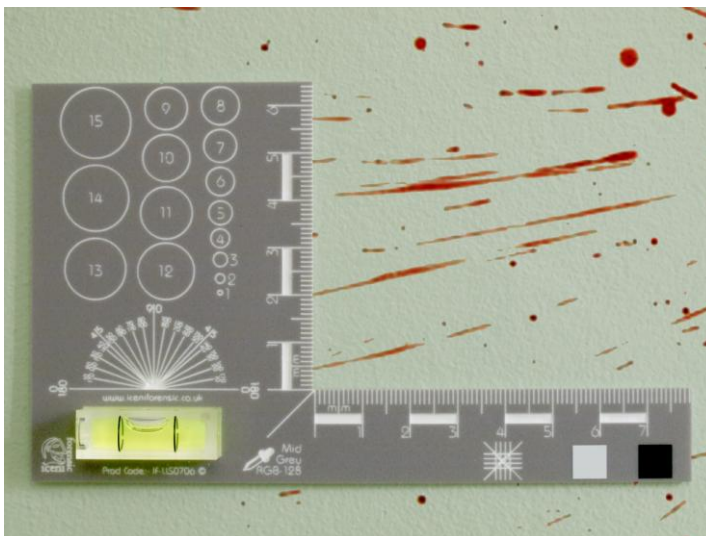

Forensic Imaging Scales – By Iceni Forensic

Iceni Forensic Scales - Designed through many years of experience in forensic photography - Unique and with design firsts!

Designed to meet today's forensic imaging and analytical requirements.....

"The First
Bubble
Levelling
Scale"

"The First
Bridge
Scale"

An Essential Set of Scales for Forensic Imaging

Key Features:-

- Laser Etched Permanent Detailing
- Array of Shapes and Sizes to Suit a Wide Range of Imaging Scenarios
- Cost Effective Complete Set Supplied on an Attaché Board for User Convenience
- Coated at RGB 128 for Mid Tone and Colour Balance Referencing
- Bubble Levelling Scale for Evidence Orientation or Direction
- Bridge Scales for Slim or Peripheral Surfaces
- Durable and Washable for Longevity and Decontamination
- Manufactured by Precision Engineers Confirming Accuracy with Conformity Certificates

Mid
Grey
RGB-128